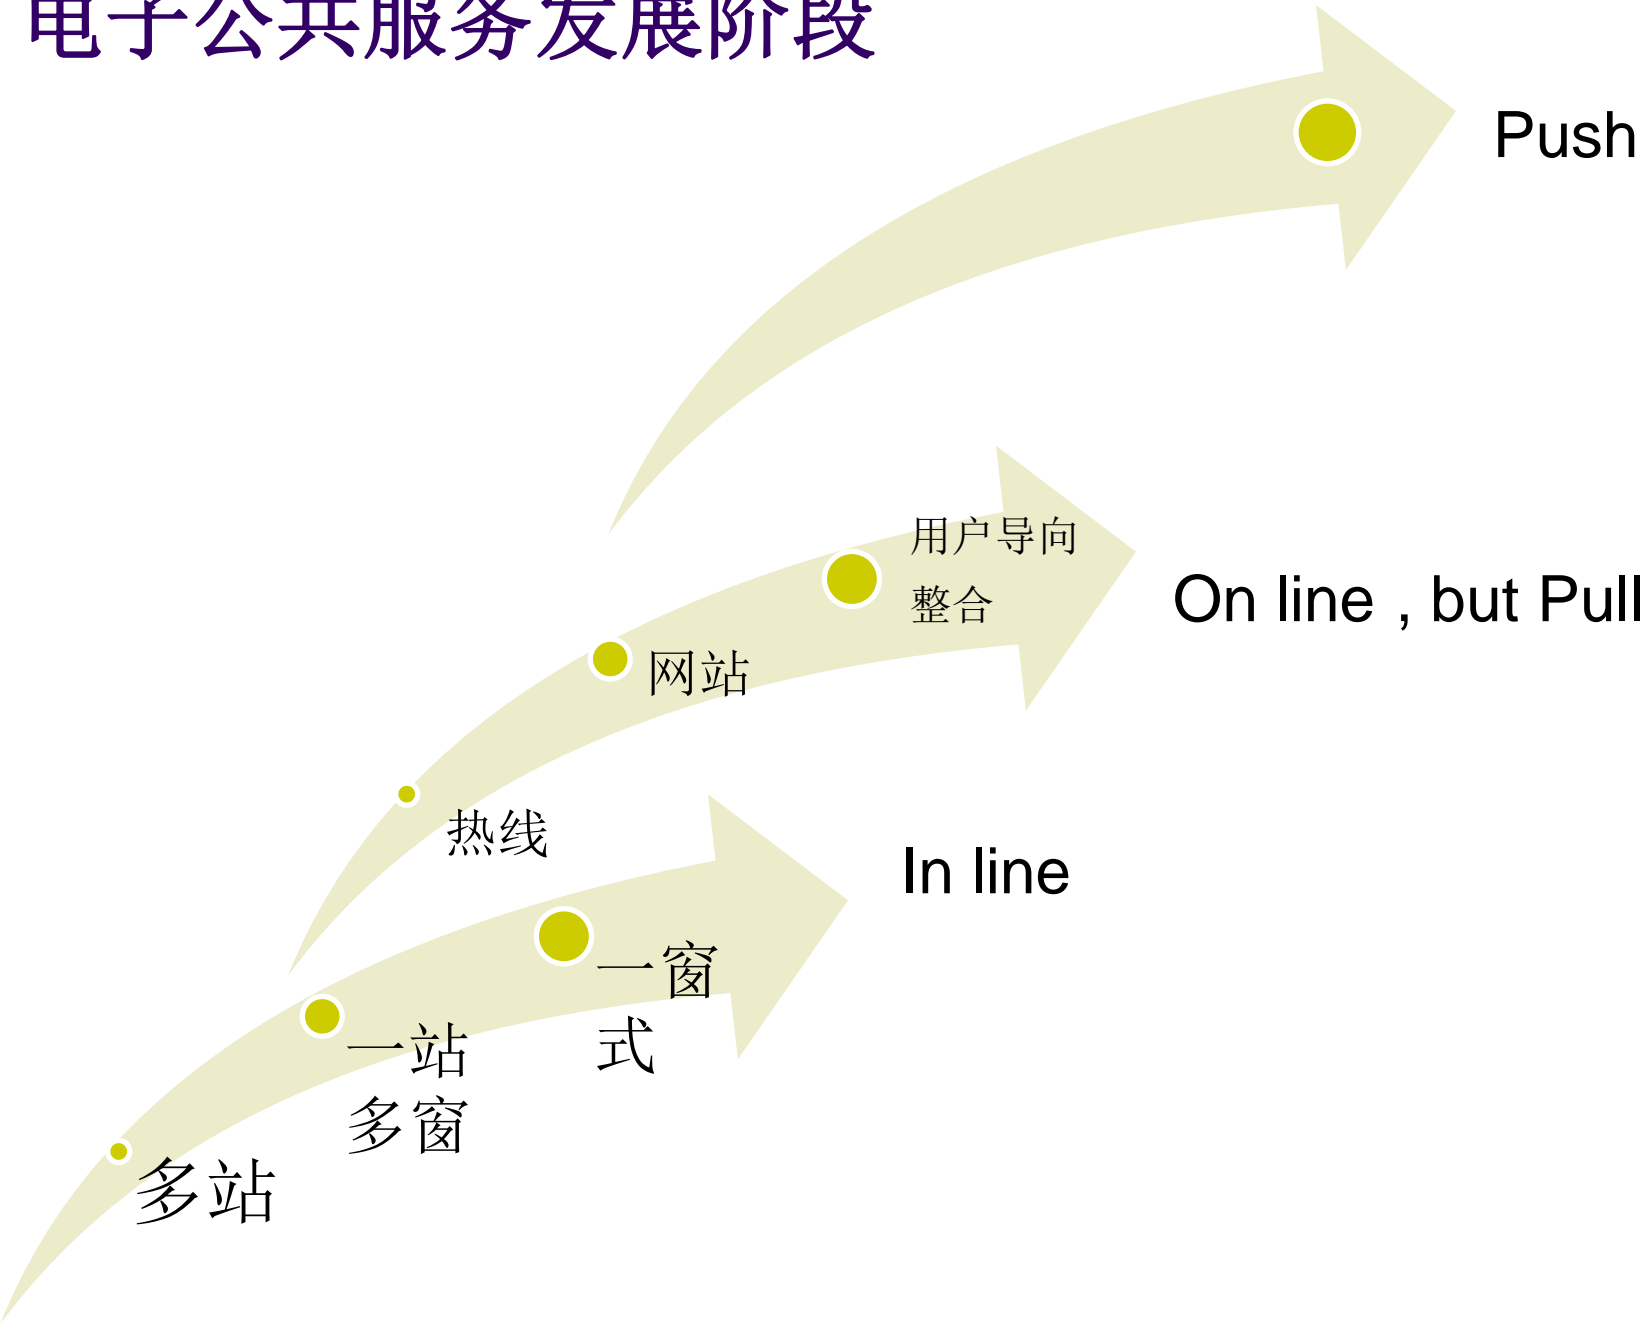

电子公共服务发展阶段